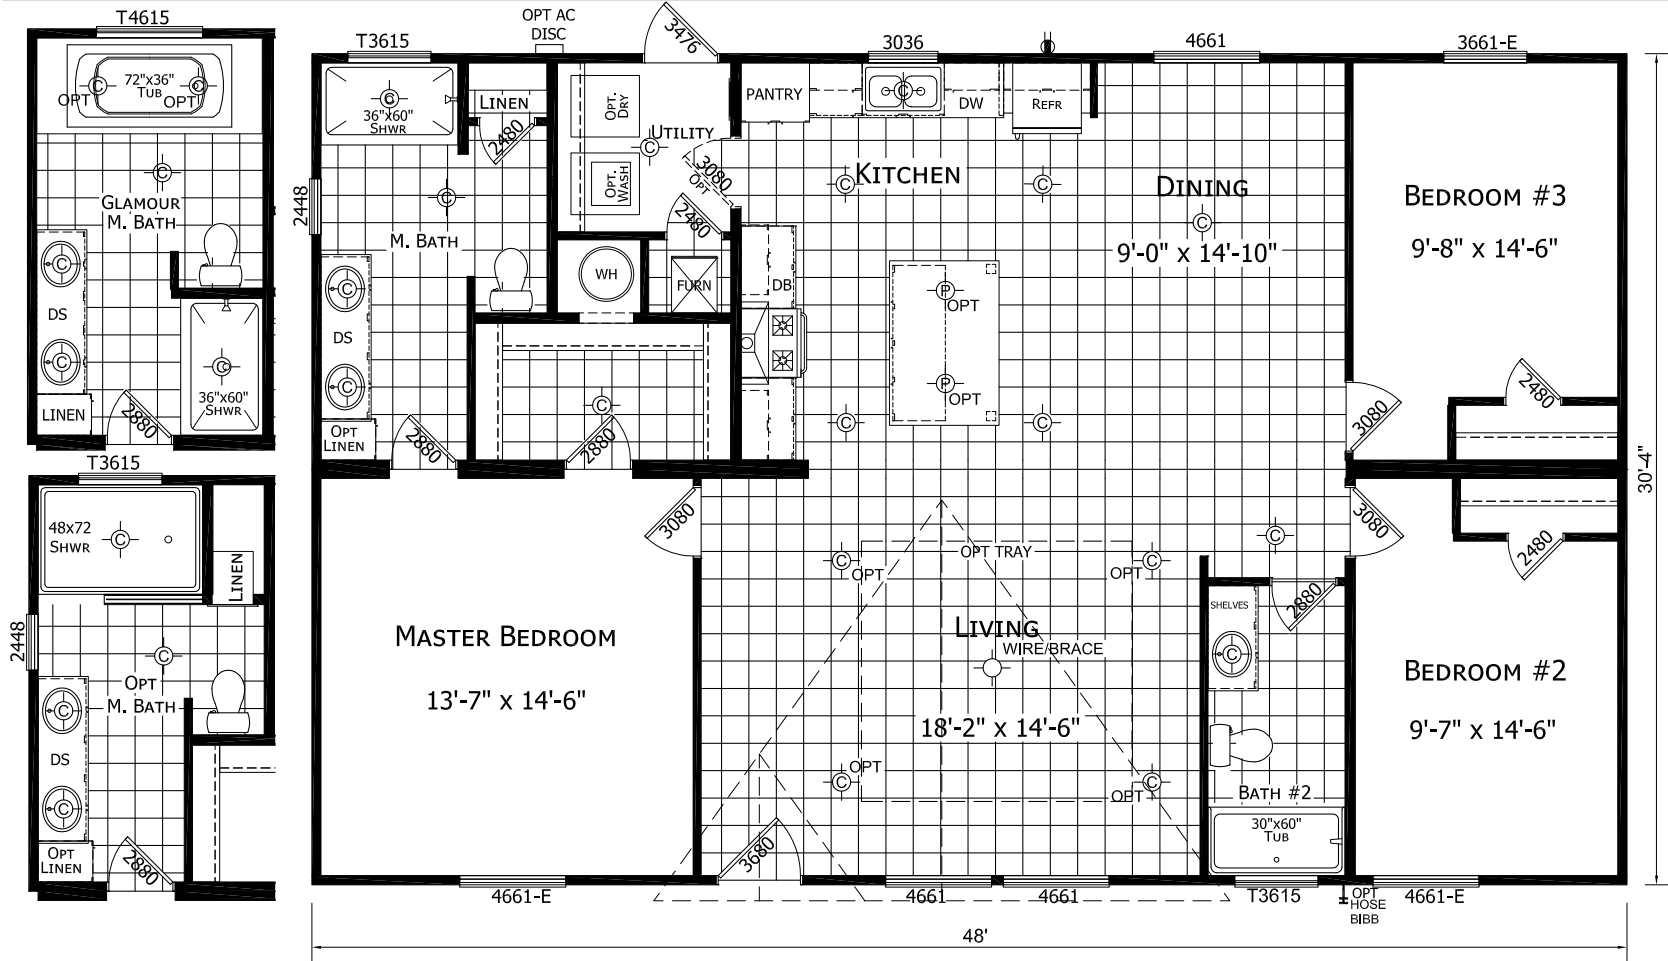

Multi-Section
3 Bedroom, 2 Bath
Approx. 1,456 Sq. Ft.

Factory Expo
"Factory Direct Pricing"
HOME CENTERS

Blaine
Innovation Series

Last Updated: 3-1-19

3401 W. Corsicana Highway, Athens, TX 75751

1-800-218-5309