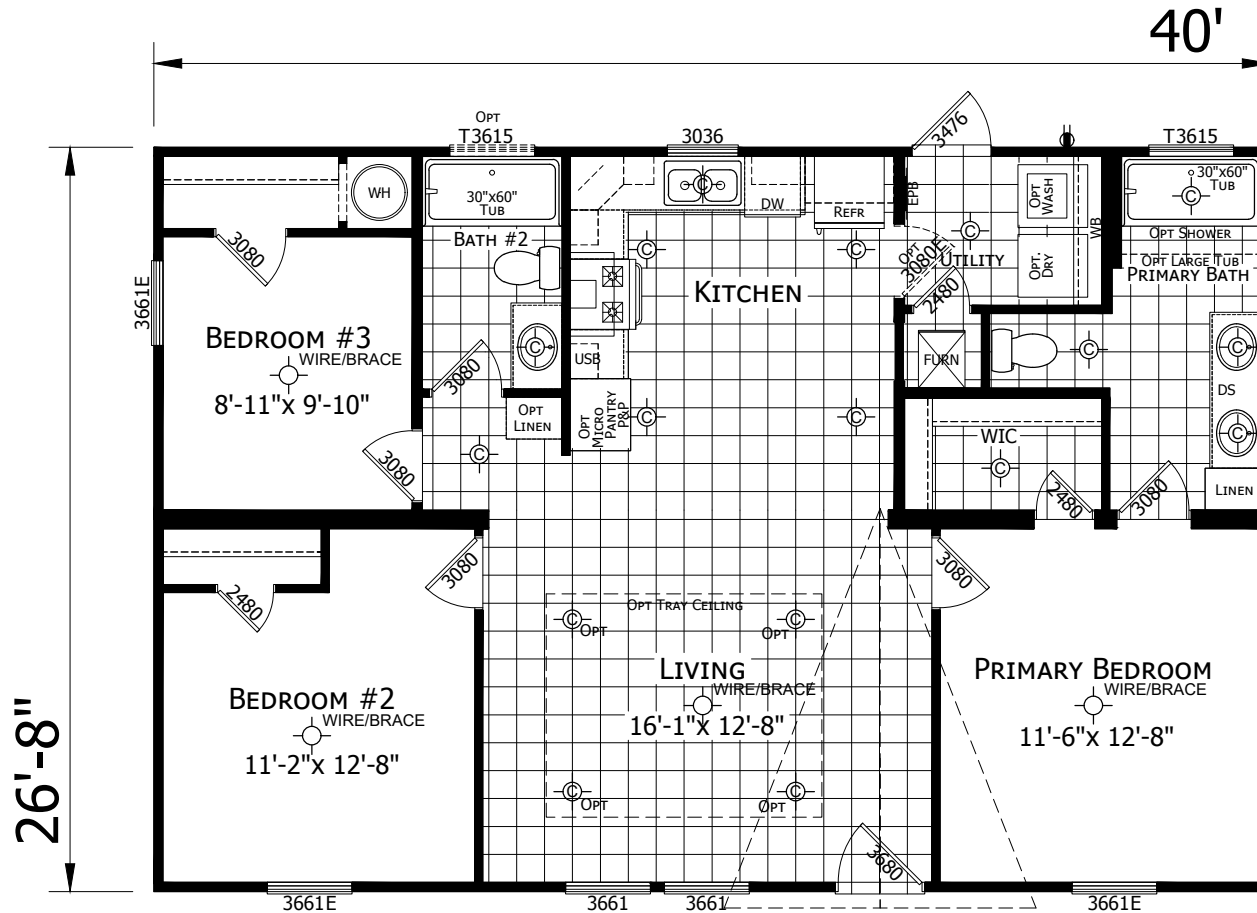

Bacliff

Innovation Series - Multi Section

1,067 SQ. FT. (Approximate) 3 Bedrooms, 2 Baths

Last Updated: 3-15-22

FACTORY EXPO HOME CENTERS
 3401 W. Corsicana Hwy
 Athens, Texas 75751

FactoryExpoDirect.net | 1-800-218-5309