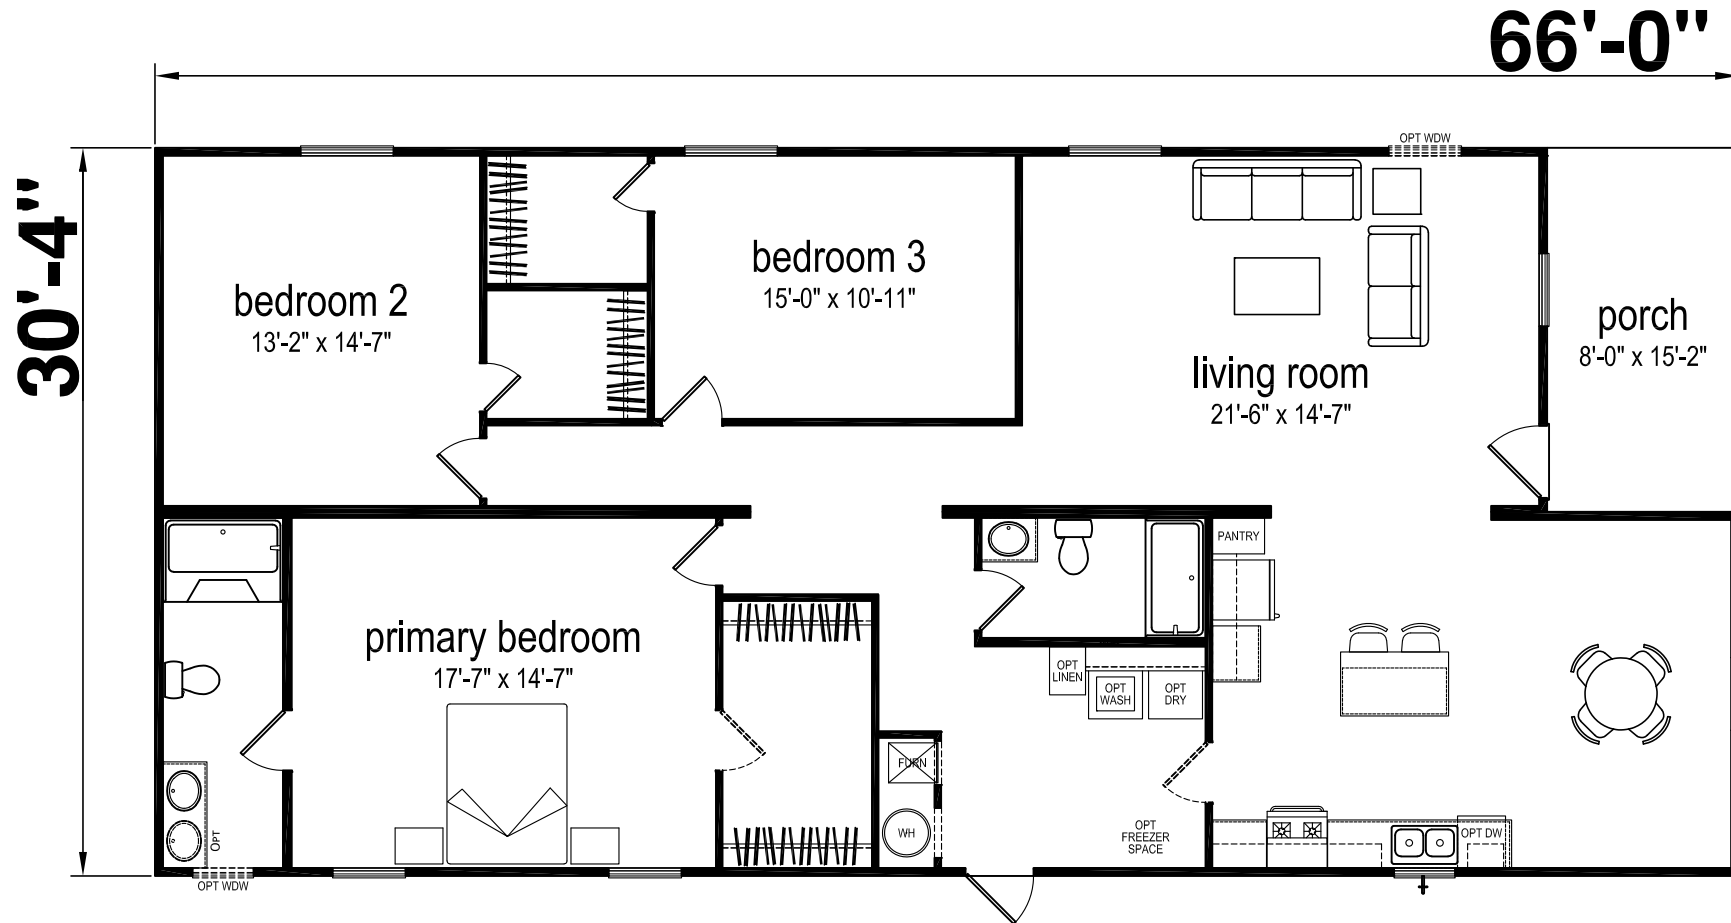

Ardmore

Prime Series

1699 SQ. FT. (Approximate) 3 Bedroom, 2 Bath

Last Updated: 10-3-24

CHAMPION HOMES CENTER

3401 W. Corsicana Hwy
Athens, Texas 75751

FactoryExpoDirect.net | 1-800-218-5309

IMPORTANT: Champion Homes Center reserves the right to modify, cancel or substitute products or features of this event at any time without prior notice or obligation. Pictures and other promotional materials are representative and may depict or contain floor plans, square footages, elevations, options, upgrades, extra design features, decorations, floor coverings, specialty light fixtures, custom paint and wall coverings, window treatments, landscaping, sound and alarm systems, furnishings, appliances, and other designer/decorator features and amenities that are not included as part of the home and/or may not be available at all locations. Home, pricing and community information is subject to change, and homes to prior sale, at any time without notice or obligation. ©2023 Champion Homes Center. All rights reserved.