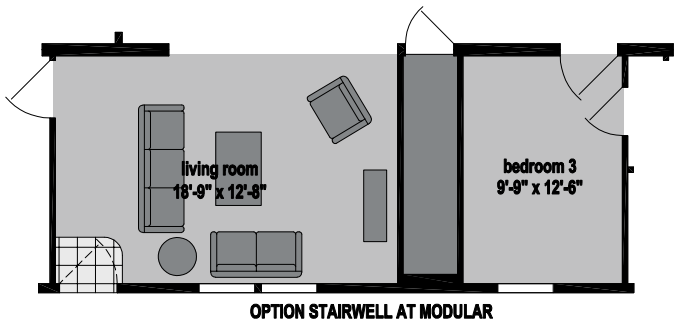

Westlawn

Skyliner Series

1,600 SQ. FT. (Approximate) 3 Bedroom, 2 Bath

Last Updated: 8-16-23

CHAMPION HOMES CENTER
315 W. Skyline Rd.
Arkansas City, KS 67005

FactoryHomes.com | 1-800-965-0347

IMPORTANT: Champion Homes reserves the right to modify, cancel or substitute products or features of this event at any time without prior notice or obligation. Pictures and other promotional materials are representative and may depict or contain floor plans, square footages, elevations, options, upgrades, extra design features, decorations, floor coverings, specialty light fixtures, custom paint and wall coverings, window treatments, landscaping, sound and alarm systems, furnishings, appliances, and other designer/decorator features and amenities that are not included as part of the home and/or may not be available at all locations. Home, pricing and community information is subject to change, and homes to prior sale, at any time without notice or obligation. ©2023 Champion Homes. All rights reserved.