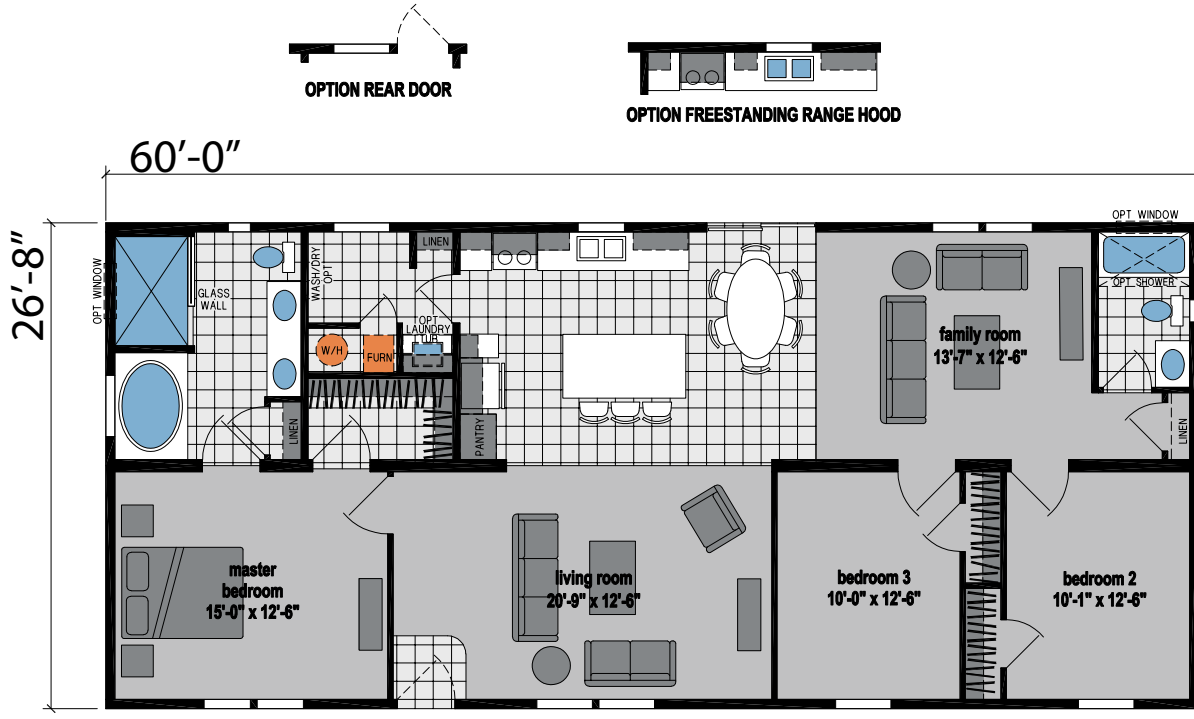

Westlawn

Skyliner Series

1,600 SQ. FT. (Approximate) 3 Bedroom, 2 Bath

Last Updated: 8-16-23

CHAMPION HOMES CENTER
315 W. Skyline Rd.
Arkansas City, KS 67005

FactoryHomes.com | 1-800-965-0347

IMPORTANT: Champion Homes reserves the right to modify, cancel or substitute products or features of this event at any time without prior notice or obligation. Pictures and other promotional materials are representative and may depict or contain floor plans, square footages, elevations, options, upgrades, extra design features, decorations, floor coverings, specialty light fixtures, custom paint and wall coverings, window treatments, landscaping, sound and alarm systems, furnishings, appliances, and other designer/decorator features and amenities that are not included as part of the home and/or may not be available at all locations. Home, pricing and community information is subject to change, and homes to prior sale, at any time without notice or obligation. ©2023 Champion Homes. All rights reserved.