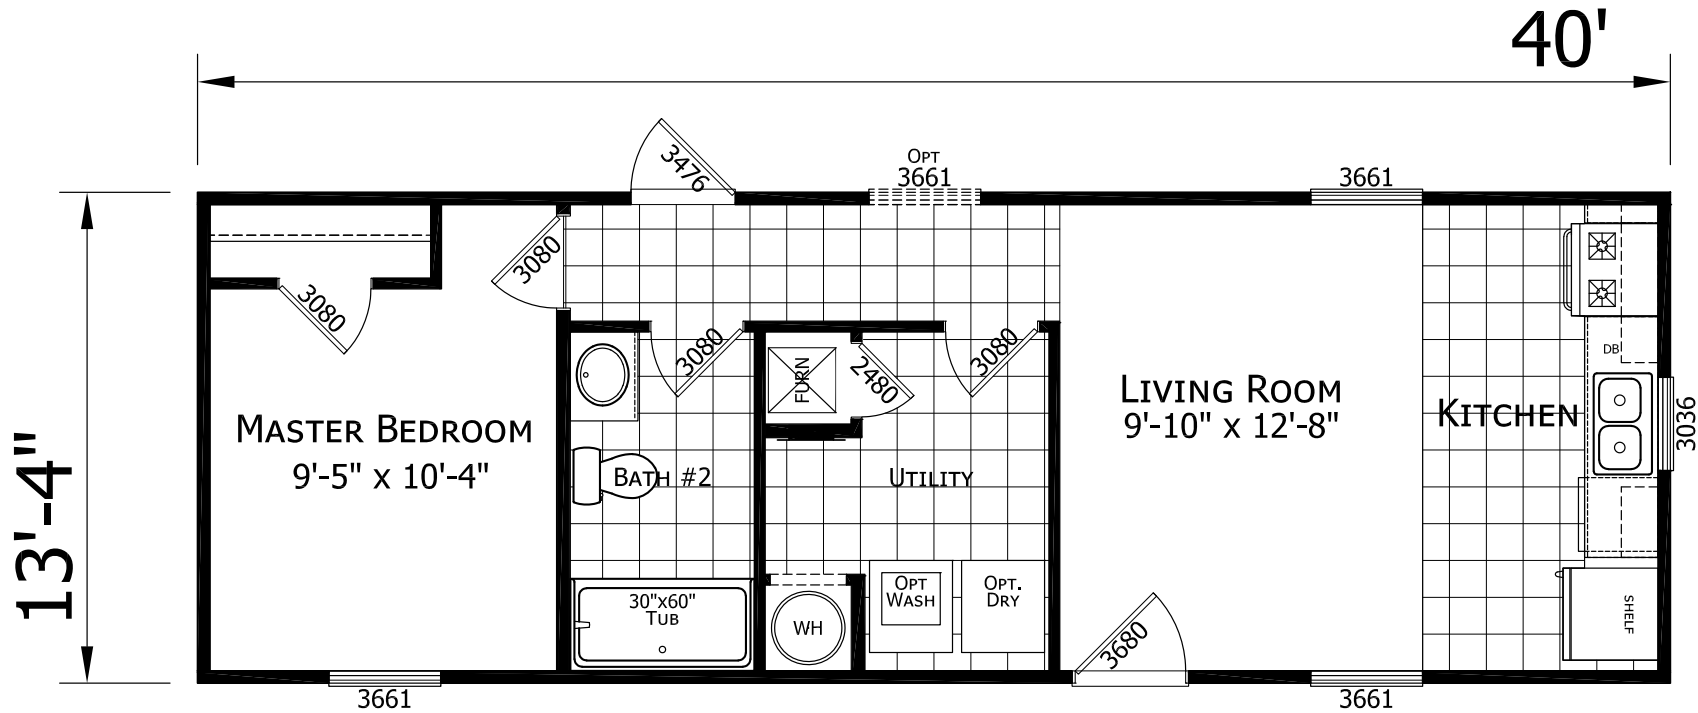

Thrifty

Prairie Dune Series

533 SQ. FT. (Approximate) 1 Bedroom, 1 Bath

Last Updated: 8-29-24

*Special Value Home, Limit 1 per Customer

CHAMPION HOMES CENTER
315 W. Skyline Rd.
Arkansas City, KS 67005

FactoryHomes.com | 1-800-965-0347