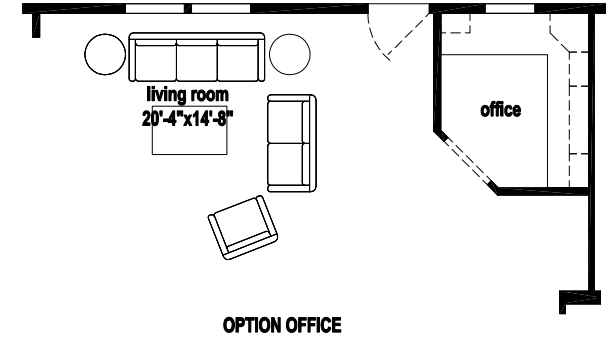

Saxman

Skyliner Series

1,820 SQ. FT. (Approximate) 3 Bedroom, 2 Bath

Last Updated: 8-16-23

CHAMPION HOMES CENTER
315 W. Skyline Rd.
Arkansas City, KS 67005

FactoryHomes.com | 1-800-965-0347

IMPORTANT: Champion Homes reserves the right to modify, cancel or substitute products or features of this event at any time without prior notice or obligation. Pictures and other promotional materials are representative and may depict or contain floor plans, square footages, elevations, options, upgrades, extra design features, decorations, floor coverings, specialty light fixtures, custom paint and wall coverings, window treatments, landscaping, sound and alarm systems, furnishings, appliances, and other designer/decorator features and amenities that are not included as part of the home and/or may not be available at all locations. Home, pricing and community information is subject to change, and homes to prior sale, at any time without notice or obligation. ©2023 Champion Homes. All rights reserved.