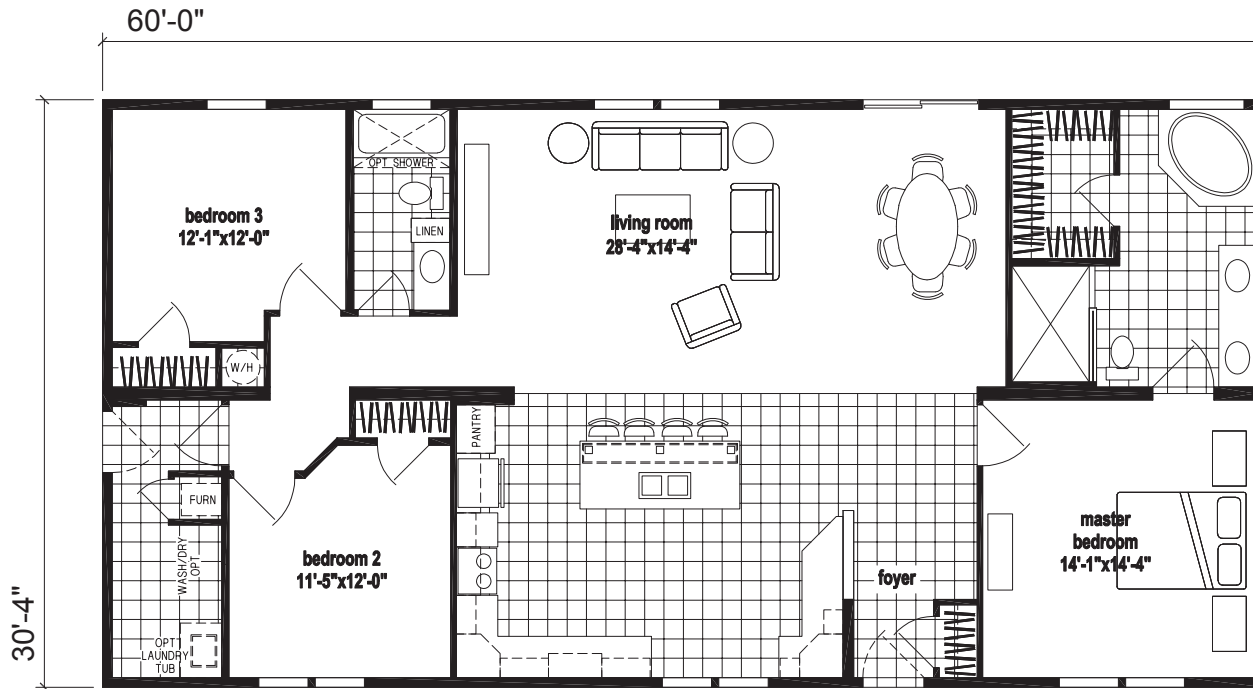

Saxman

Skyliner Series

1,820 SQ. FT. (Approximate) 3 Bedroom, 2 Bath

Last Updated: 8-16-23

CHAMPION HOMES CENTER
315 W. Skyline Rd.
Arkansas City, KS 67005

FactoryHomes.com | 1-800-965-0347

IMPORTANT: Champion Homes reserves the right to modify, cancel or substitute products or features of this event at any time without prior notice or obligation. Pictures and other promotional materials are representative and may depict or contain floor plans, square footages, elevations, options, upgrades, extra design features, decorations, floor coverings, specialty light fixtures, custom paint and wall coverings, window treatments, landscaping, sound and alarm systems, furnishings, appliances, and other designer/decorator features and amenities that are not included as part of the home and/or may not be available at all locations. Home, pricing and community information is subject to change, and homes to prior sale, at any time without notice or obligation. ©2023 Champion Homes. All rights reserved.