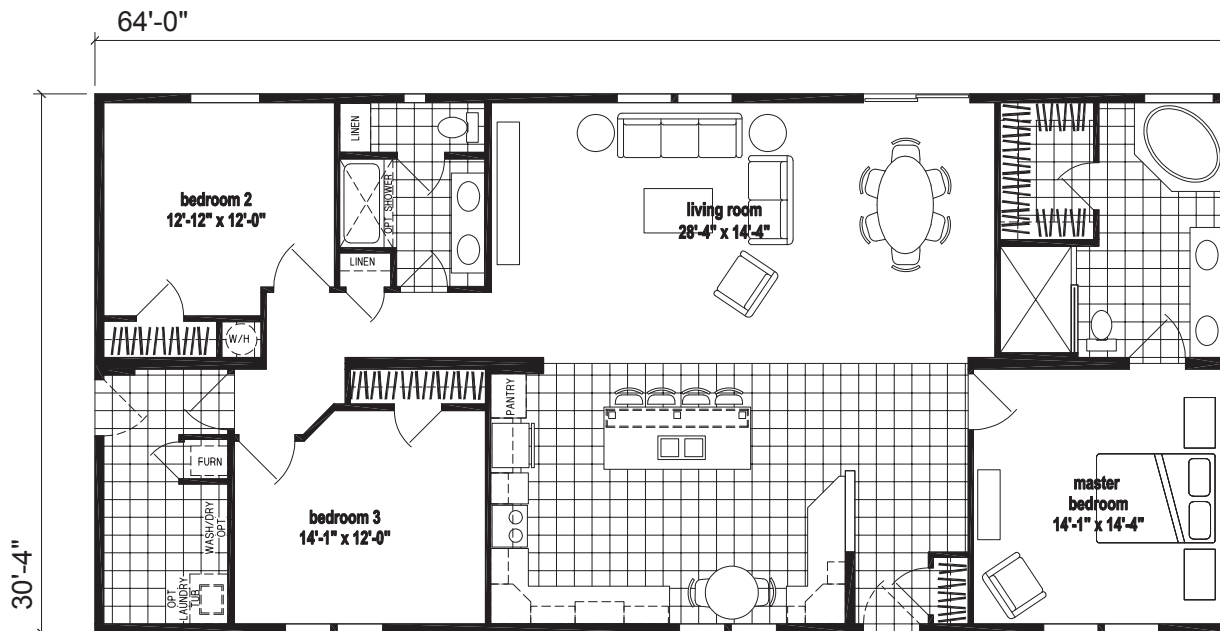

Oxberry

Skyliner Series

1,941 SQ. FT. (Approximate) 3 Bedroom, 2 Bath

CHAMPION
HOMES CENTER

Last Updated: 8-16-23

CHAMPION HOMES CENTER
315 W. Skyline Rd.
Arkansas City, KS 67005

FactoryHomes.com | 1-800-965-0347