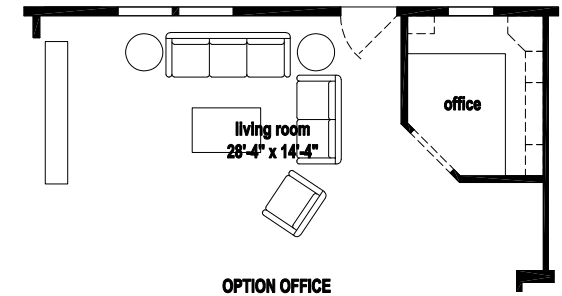

Oxberry

Skyliner Series

1,941 SQ. FT. (Approximate) 3 Bedroom, 2 Bath

CHAMPION
HOMES CENTER

Last Updated: 8-16-23

CHAMPION HOMES CENTER
315 W. Skyline Rd.
Arkansas City, KS 67005

FactoryHomes.com | 1-800-965-0347