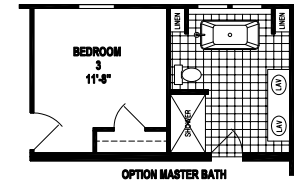

Mulvane

Prairie Dune Series

Factory Expo

"Factory Direct Value" HOME CENTERS

3 Bedrooms, 2 Baths
Approx. 1,664 Sq. Ft.

Last Updated: 11-14-19

315 W. Skyline Rd.
Arkansas City, KS 67005

I authorize Factory Expo Home Centers to build my house, per this plan.