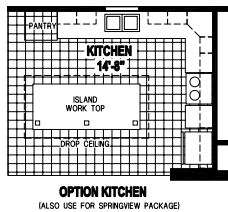

Mulvane

Prairie Dune Series

Factory Expo

"Factory Direct Value" HOME CENTERS

3 Bedrooms, 2 Baths
Approx. 1,664 Sq. Ft.

Last Updated: 11-14-19

315 W. Skyline Rd.
Arkansas City, KS 67005

I authorize Factory Expo Home Centers to build my house, per this plan.