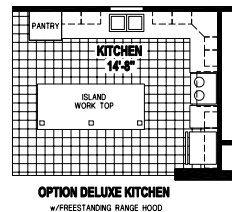

Mulvane

Prairie Dune Series

Factory Expo

"Factory Direct Value" HOME CENTERS

3 Bedrooms, 2 Baths
Approx. 1,664 Sq. Ft.

Last Updated: 11-14-19

315 W. Skyline Rd.
Arkansas City, KS 67005

I authorize Factory Expo Home Centers to build my house, per this plan.