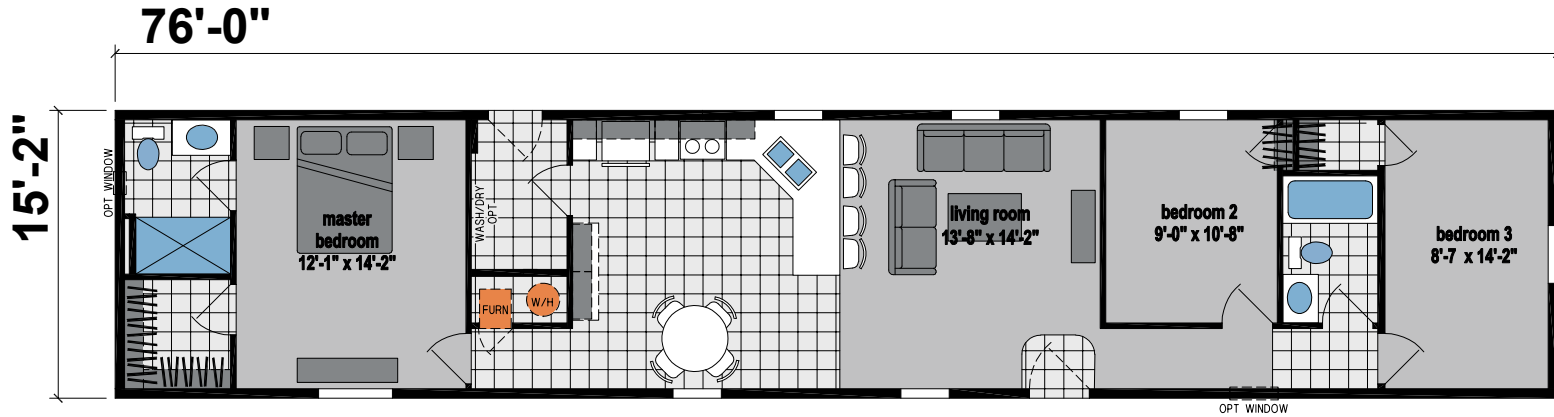

Mullinville

Prairie Dune Series

1,152 SQ. FT. (Approximate) 3 Bedroom, 2 Bath

Last Updated: 8-16-23

CHAMPION HOMES CENTER
315 W. Skyline Rd.
Arkansas City, KS 67005

FactoryHomes.com | 1-800-965-0347

IMPORTANT: Champion Homes reserves the right to modify, cancel or substitute products or features of this event at any time without prior notice or obligation. Pictures and other promotional materials are representative and may depict or contain floor plans, square footages, elevations, options, upgrades, extra design features, decorations, floor coverings, specialty light fixtures, custom paint and wall coverings, window treatments, landscaping, sound and alarm systems, furnishings, appliances, and other designer/decorator features and amenities that are not included as part of the home and/or may not be available at all locations. Home, pricing and community information is subject to change, and homes to prior sale, at any time without notice or obligation. ©2023 Champion Homes. All rights reserved.