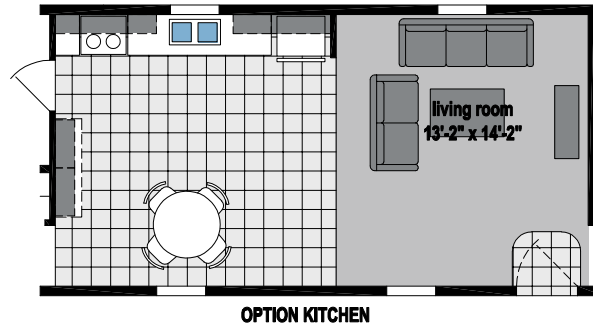

Mullinville

Prairie Dune Series

1,152 SQ. FT. (Approximate) 3 Bedroom, 2 Bath

Last Updated: 8-16-23

CHAMPION HOMES CENTER
315 W. Skyline Rd.
Arkansas City, KS 67005

FactoryHomes.com | 1-800-965-0347

IMPORTANT: Champion Homes reserves the right to modify, cancel or substitute products or features of this event at any time without prior notice or obligation. Pictures and other promotional materials are representative and may depict or contain floor plans, square footages, elevations, options, upgrades, extra design features, decorations, floor coverings, specialty light fixtures, custom paint and wall coverings, window treatments, landscaping, sound and alarm systems, furnishings, appliances, and other designer/decorator features and amenities that are not included as part of the home and/or may not be available at all locations. Home, pricing and community information is subject to change, and homes to prior sale, at any time without notice or obligation. ©2023 Champion Homes. All rights reserved.