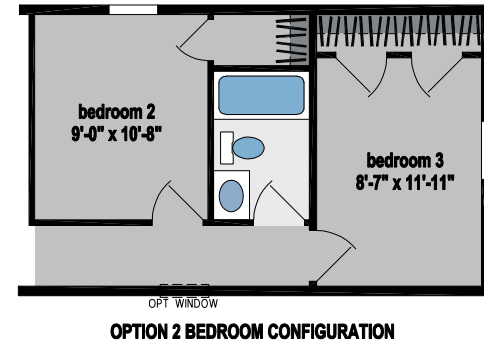

Mullinville

Prairie Dune Series

1,152 SQ. FT. (Approximate) 3 Bedroom, 2 Bath

Last Updated: 8-16-23

CHAMPION HOMES CENTER
315 W. Skyline Rd.
Arkansas City, KS 67005

FactoryHomes.com | 1-800-965-0347

IMPORTANT: Champion Homes reserves the right to modify, cancel or substitute products or features of this event at any time without prior notice or obligation. Pictures and other promotional materials are representative and may depict or contain floor plans, square footages, elevations, options, upgrades, extra design features, decorations, floor coverings, specialty light fixtures, custom paint and wall coverings, window treatments, landscaping, sound and alarm systems, furnishings, appliances, and other designer/decorator features and amenities that are not included as part of the home and/or may not be available at all locations. Home, pricing and community information is subject to change, and homes to prior sale, at any time without notice or obligation. ©2023 Champion Homes. All rights reserved.