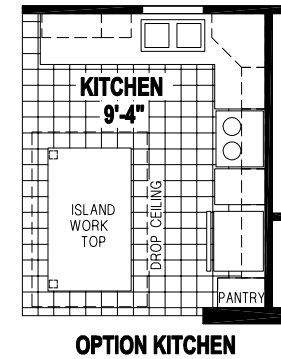

Medora

Prairie Dune Series

Factory Expo

"Factory Direct Value" HOME CENTERS

3 Bedrooms, 2 Baths
Approx. 1,263 Sq. Ft.

Last Updated: 11-14-19

315 W. Skyline Rd.
Arkansas City, KS 67005

I authorize Factory Expo Home Centers to build my house, per this plan.