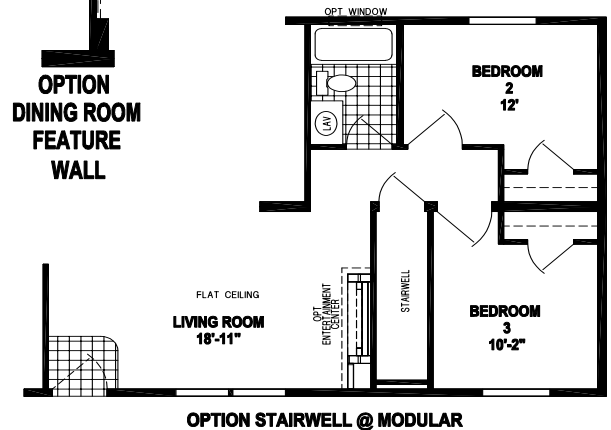

Medora

Prairie Dune Series

Factory Expo

"Factory Direct Value" HOME CENTERS

3 Bedrooms, 2 Baths
Approx. 1,263 Sq. Ft.

Last Updated: 11-14-19

315 W. Skyline Rd.
Arkansas City, KS 67005

I authorize Factory Expo Home Centers to build my house, per this plan.