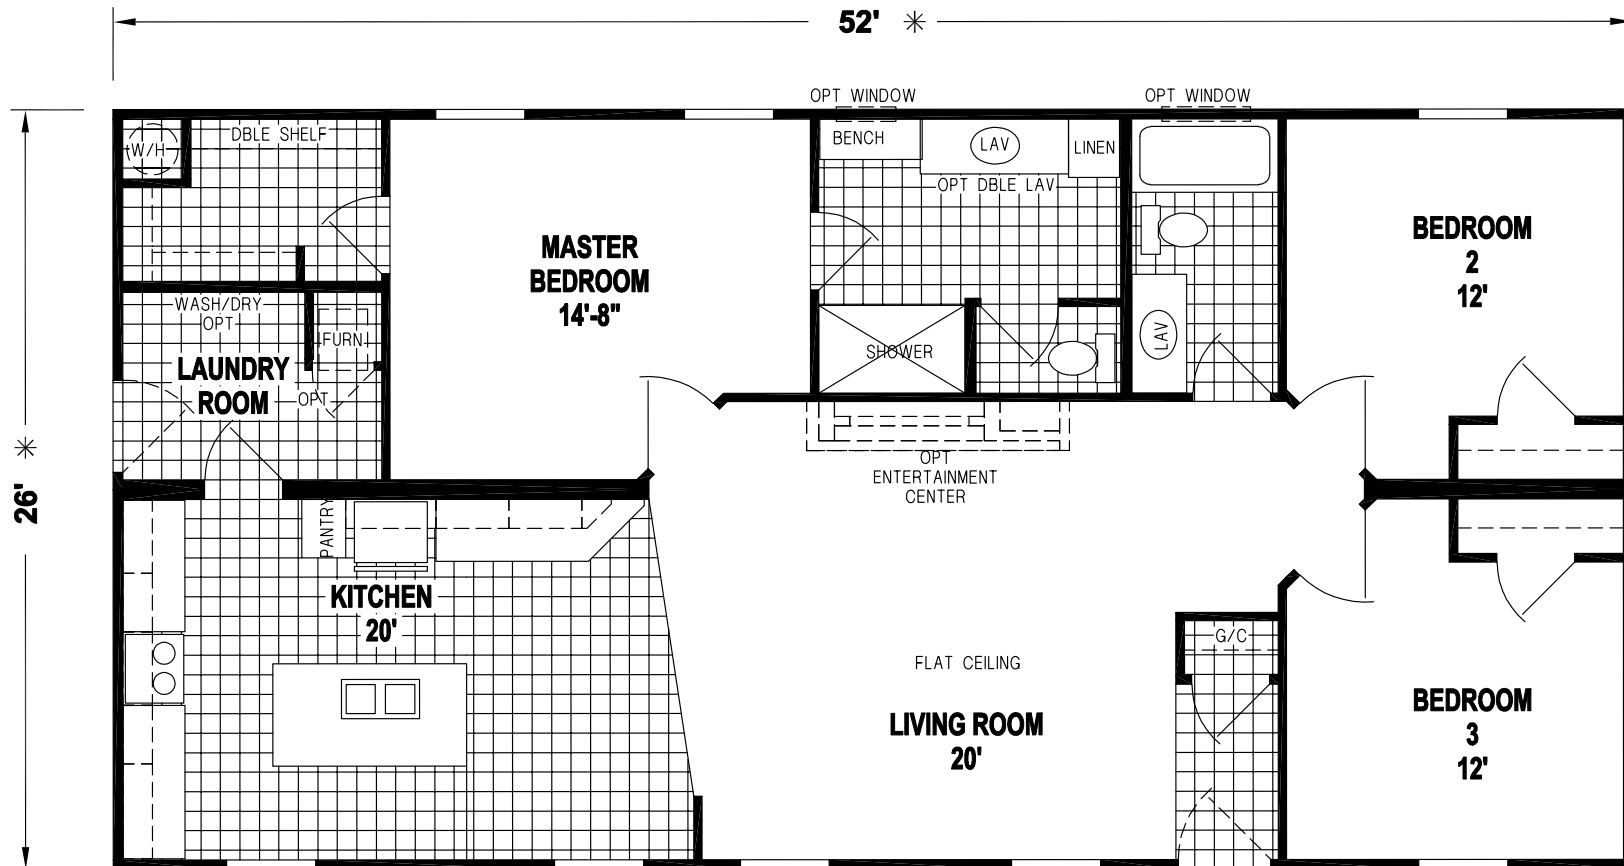

# Marland

Prairie Dune Series

**3 Bedrooms, 2 Baths**  
**Approx. 1,352 Sq. Ft.**

Last Updated: 11-14-19

315 W. Skyline Rd.  
 Arkansas City, KS 67005

I authorize Factory Expo Home Centers to build my house, per this plan.