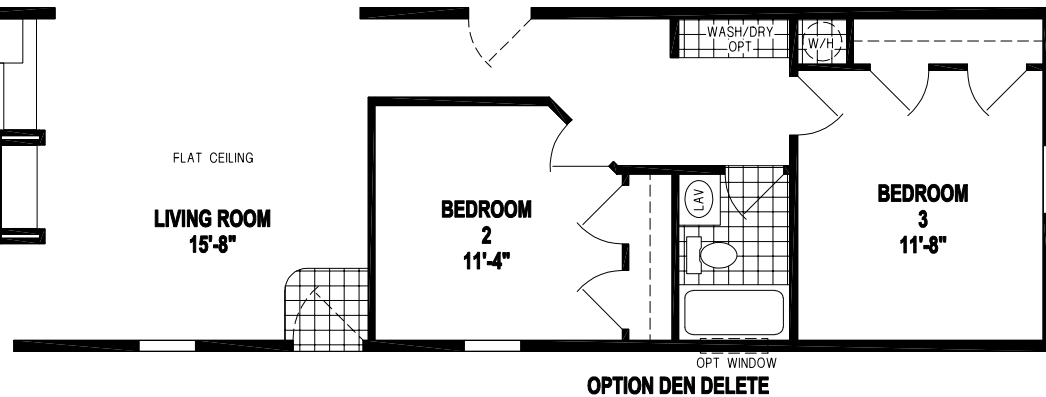

# Longton

Prairie Dune Series

**3 Bedrooms, 2 Baths**  
**Approx. 1,178 Sq. Ft.**

Last Updated: 11-14-19

315 W. Skyline Rd.  
Arkansas City, KS 67005

I authorize Factory Expo Home Centers to build my house, per this plan.