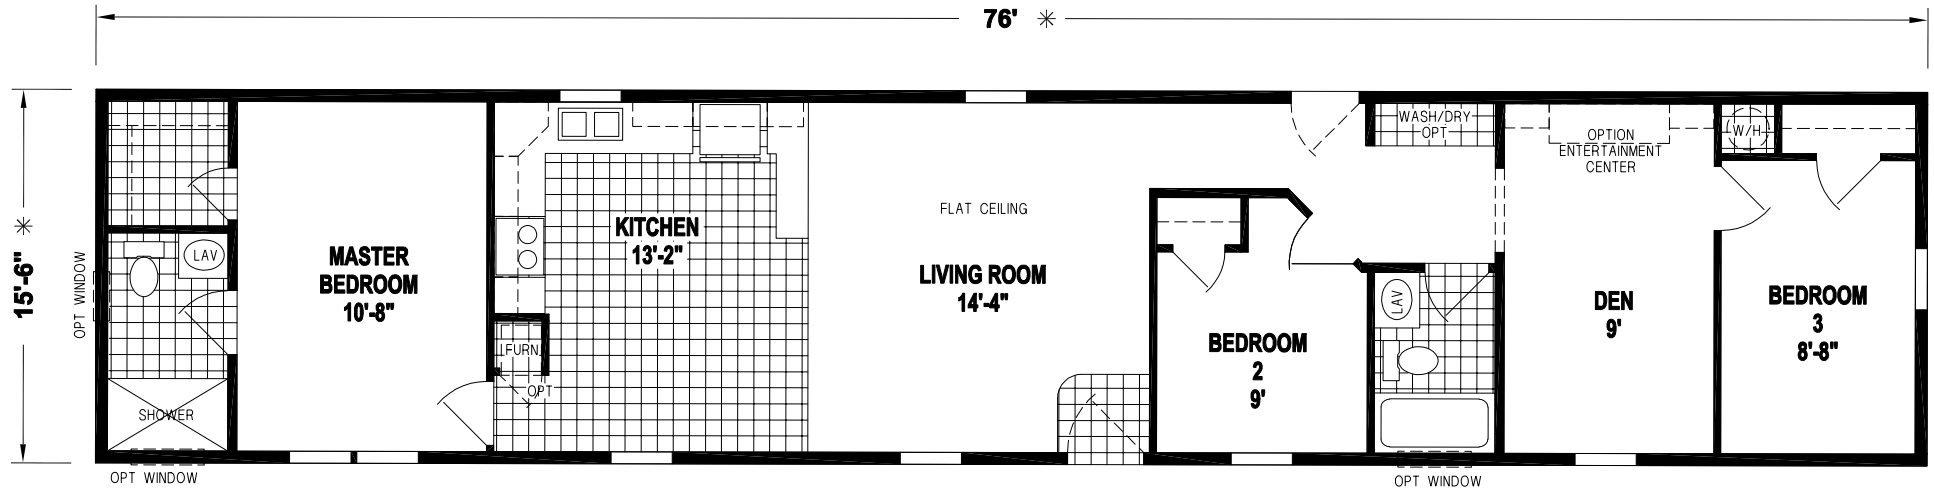

# Longton

Prairie Dune Series

**3 Bedrooms, 2 Baths**  
**Approx. 1,178 Sq. Ft.**

Last Updated: 11-14-19

315 W. Skyline Rd.  
Arkansas City, KS 67005

I authorize Factory Expo Home Centers to build my house, per this plan.