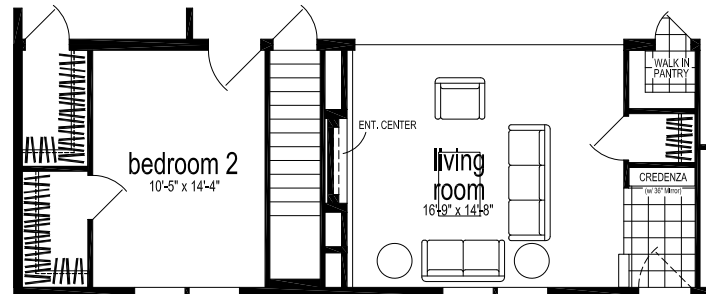

Inglalls
Skyliner Series

Factory Expo
"Factory Direct Value" HOME CENTERS

3 Bedrooms, 2 Baths
Approx. 2,063 Sq. Ft.

Last Updated: 11-13-19

315 W. Skyline Rd.
Arkansas City, KS 67005

I authorize Factory Expo Home Centers to build my house, per this plan.
X _____
Customer Signature/Date