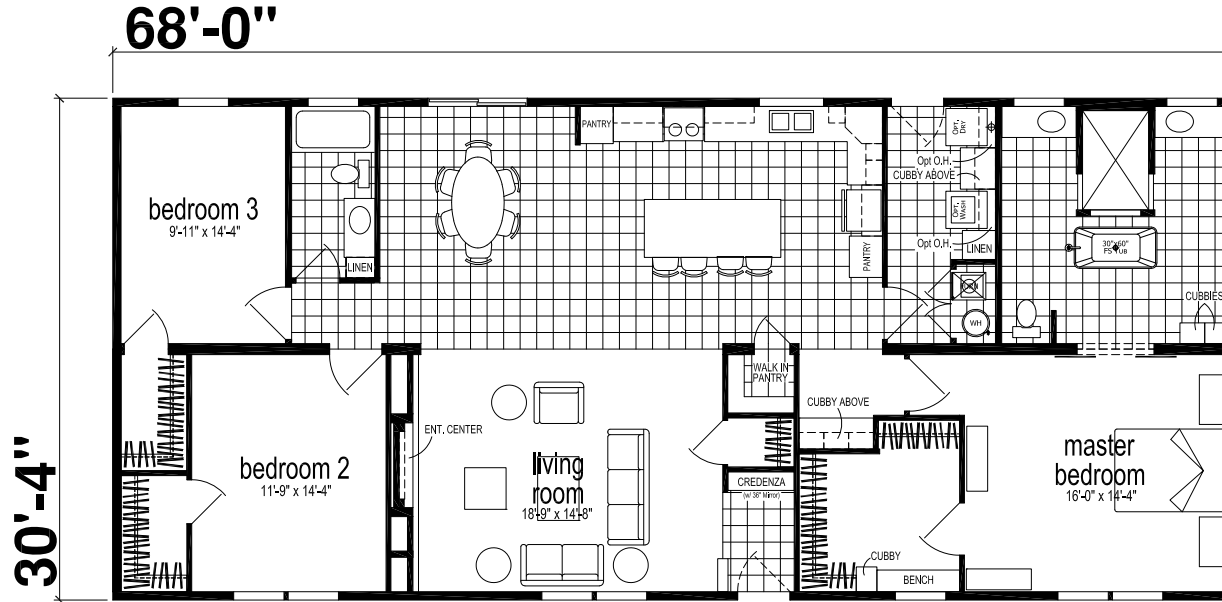

Inglalls
Skyliner Series

Factory Expo
"Factory Direct Value" HOME CENTERS

3 Bedrooms, 2 Baths
Approx. 2,063 Sq. Ft.

Last Updated: 11-13-19

315 W. Skyline Rd.
Arkansas City, KS 67005

I authorize Factory Expo Home Centers to build my house, per this plan.
X _____
Customer Signature/Date