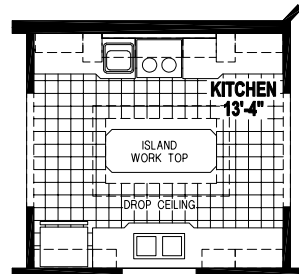

# Hesston

Prairie Dune Series

3 Bedrooms, 2 Baths  
Approx. 1,580 Sq. Ft.

Last Updated: 11-14-19

OPTION KITCHEN

OPTION 4x6 SHOWER

OPTION ENTERTAINMENT CENTER

OPTION LAUNDRY ROOM