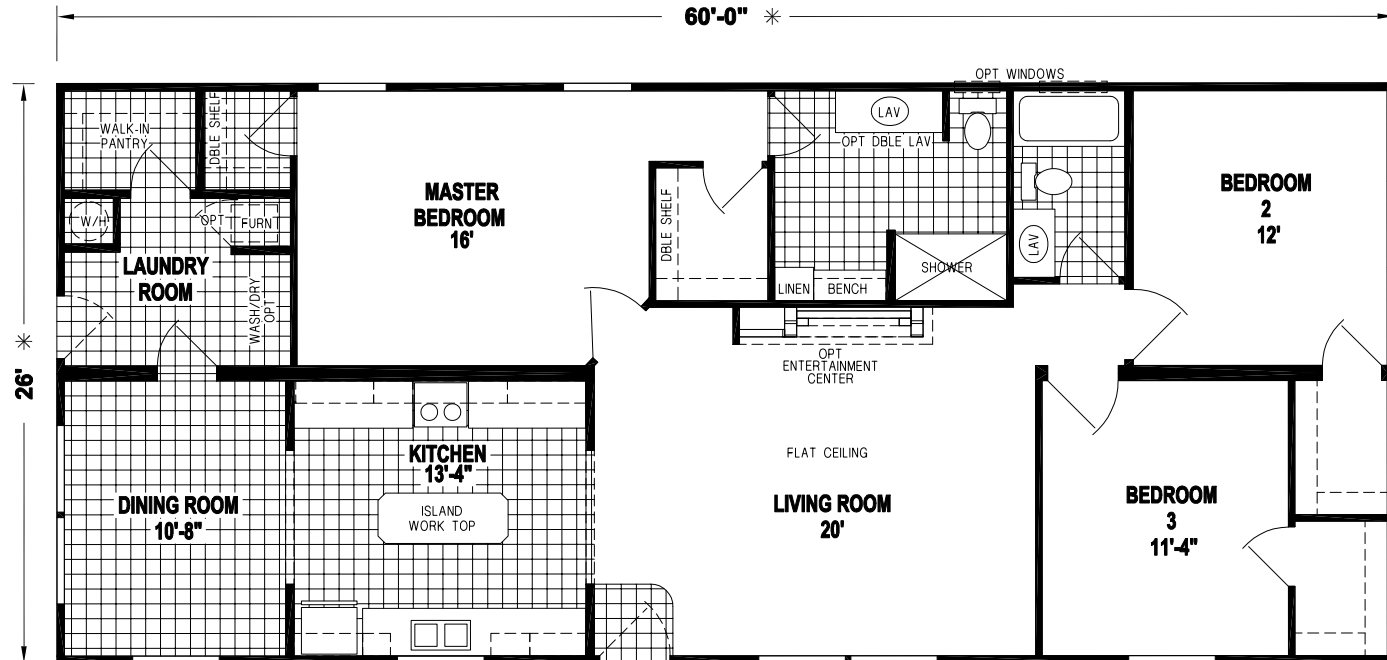

# Hesston

Prairie Dune Series

3 Bedrooms, 2 Baths  
Approx. 1,580 Sq. Ft.

Last Updated: 11-14-19

OPTION KITCHEN

OPTION 4x6 SHOWER

OPTION ENTERTAINMENT CENTER

OPTION LAUNDRY ROOM