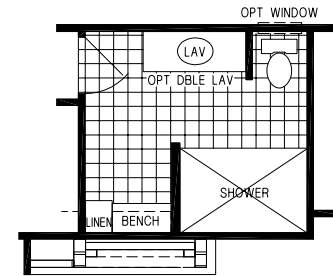

# Hesston

Prairie Dune Series

3 Bedrooms, 2 Baths  
Approx. 1,580 Sq. Ft.

Last Updated: 11-14-19

OPTION KITCHEN

OPTION 4x6 SHOWER

OPTION ENTERTAINMENT CENTER

OPTION LAUNDRY ROOM