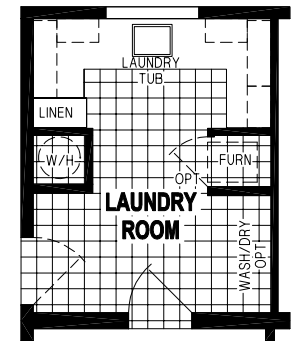

# Hesston

Prairie Dune Series

3 Bedrooms, 2 Baths  
Approx. 1,580 Sq. Ft.

Last Updated: 11-14-19

OPTION KITCHEN

OPTION 4x6 SHOWER

OPTION ENTERTAINMENT CENTER

OPTION LAUNDRY ROOM