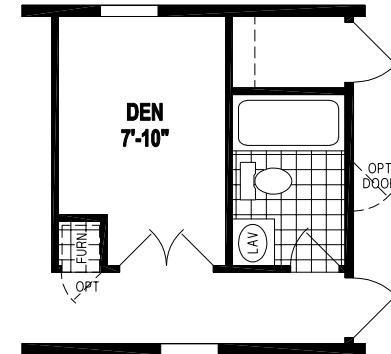

Foster

Prairie Dune Series

Factory Expo

"Factory Direct Value" HOME CENTERS

3 Bedrooms, 2 Baths
Approx. 1,178 Sq. Ft.

Last Updated: 11-14-19

OPTION SLIDING GLASS DOOR

315 W. Skyline Rd.
Arkansas City, KS 67005