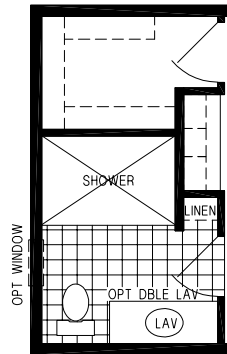

Foster

Prairie Dune Series

Factory Expo

"Factory Direct Value" HOME CENTERS

3 Bedrooms, 2 Baths
Approx. 1,178 Sq. Ft.

Last Updated: 11-14-19

OPTION SLIDING GLASS DOOR

315 W. Skyline Rd.
Arkansas City, KS 67005