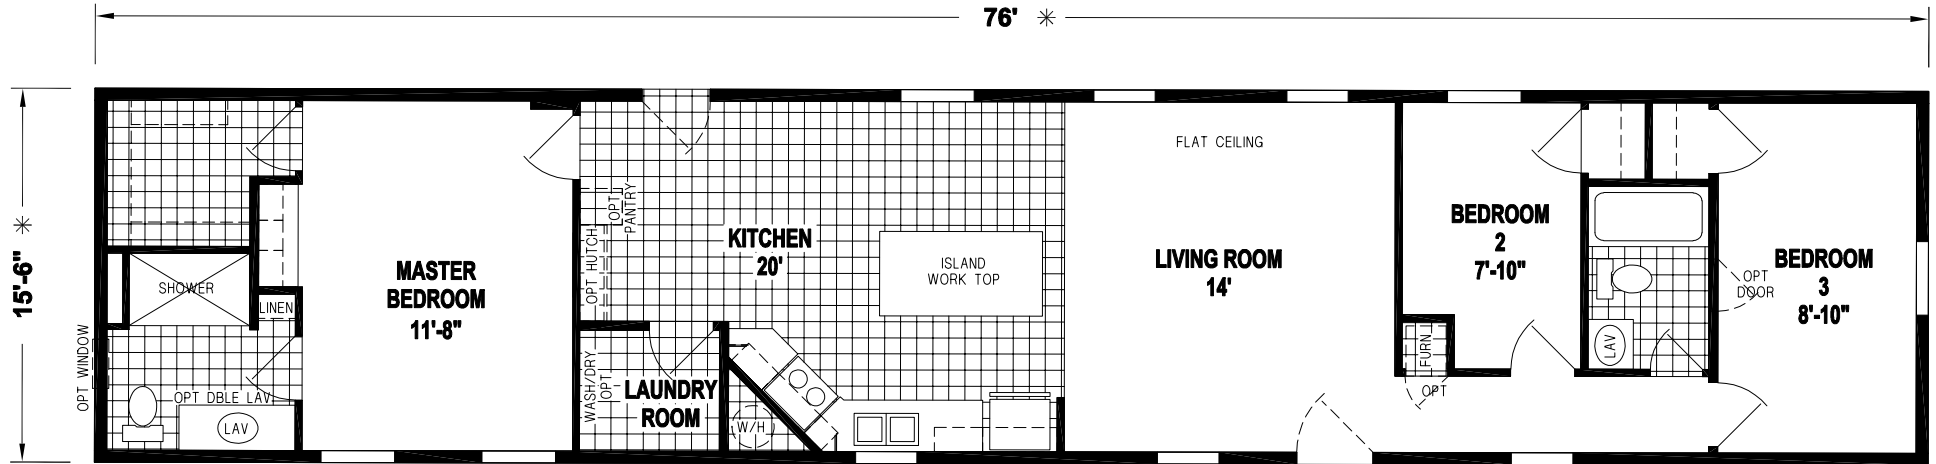

Foster

Prairie Dune Series

Factory Expo

"Factory Direct Value" HOME CENTERS

3 Bedrooms, 2 Baths
Approx. 1,178 Sq. Ft.

Last Updated: 11-14-19

OPTION SLIDING GLASS DOOR

315 W. Skyline Rd.
Arkansas City, KS 67005