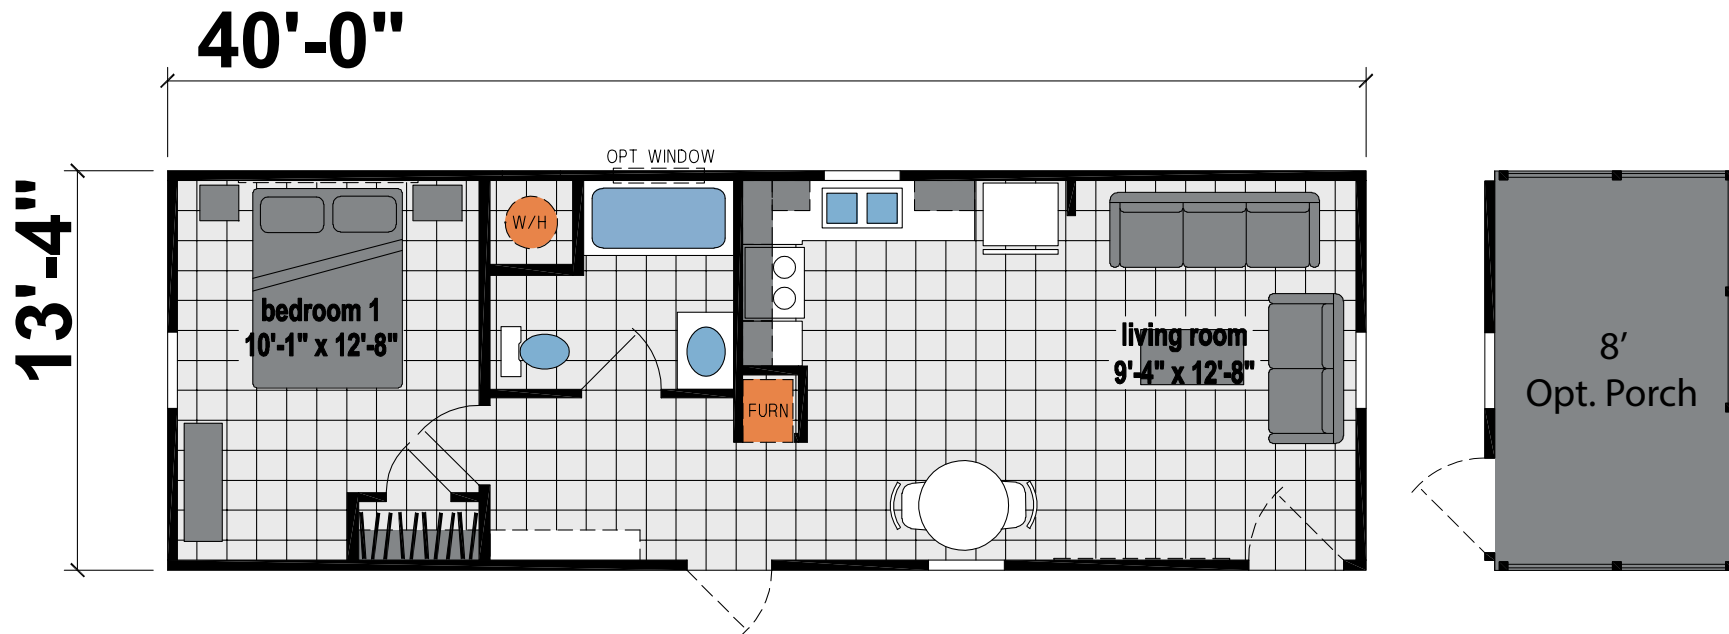

# Cheney

Prairie Dune Series

533 SQ. FT. (Approximate) 1 Bedroom, 1 Bath

Last Updated: 8-15-24

**CHAMPION HOMES CENTER**  
315 W. Skyline Rd.  
Arkansas City, KS 67005

**FactoryHomes.com | 1-800-965-0347**