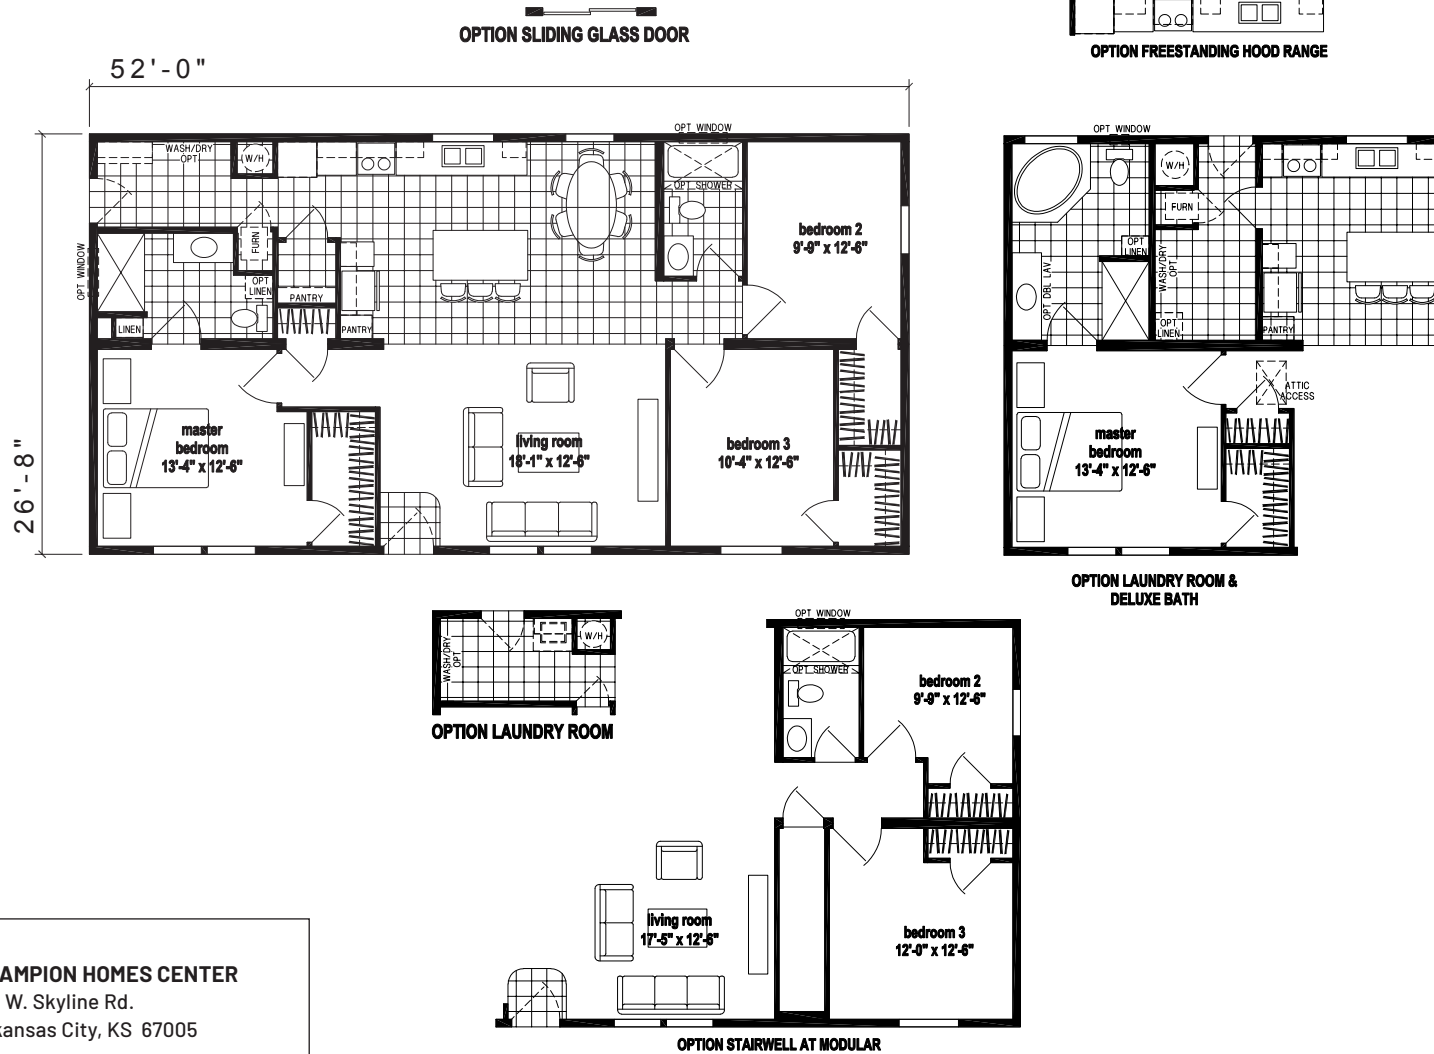

# Angola

Prairie Dune Series

1,387 SQ. FT. (Approximate) 3 Bedroom, 2 Bath

Last Updated: 8-16-23

**CHAMPION HOMES CENTER**  
 315 W. Skyline Rd.  
 Arkansas City, KS 67005

**FactoryHomes.com | 1-800-965-0347**